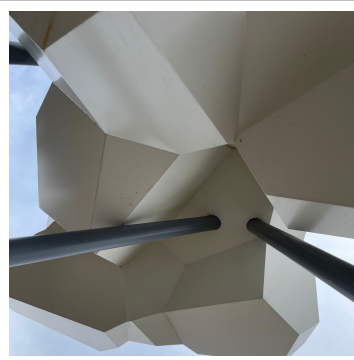

SCULPTURE FIELD SCAVENGER HUNT

USE THE SCULPTURE FIELD SCAVENGER HUNT CARD TO PLAY A GAME OF ART-BINGO!

DECIDE WHAT TYPE OF BINGO

YOU WANT TO PLAY: 5 DOWN,

4 ACROSS,

POSTAGE STAMP,

FULL CARD,

EDGES,

ETC...

THEN EXPLORE THE SCULPTURE
FIELD TO FIND THE ARTWORK THAT
EACH PHOTO COMES FROM!

MARK THEM OFF AS YOU GO UNTIL YOU
FIND ALL THE SCULPTURES YOU NEED!