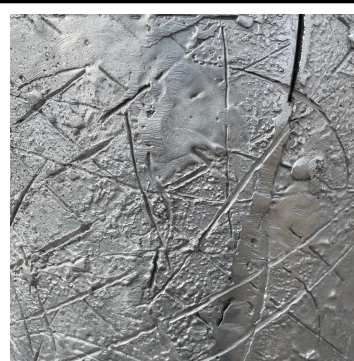

SCULPTURE FIELD SCAVENGER HUNT

USE THE SCULPTURE FIELD SCAVENGER HUNT CARD TO PLAY A GAME OF ART-BINGO!

DECIDE WHAT TYPE OF BINGO

YOU WANT TO PLAY: 5 DOWN,

4 ACROSS,

POSTAGE STAMP,

FULL CARD,

EDGES,

ETC...

THEN EXPLORE THE SCULPTURE
FIELD TO FIND THE ARTWORK THAT
EACH PHOTO COMES FROM!

MARK THEM OFF AS YOU GO UNTIL YOU
FIND ALL THE SCULPTURES YOU NEED!