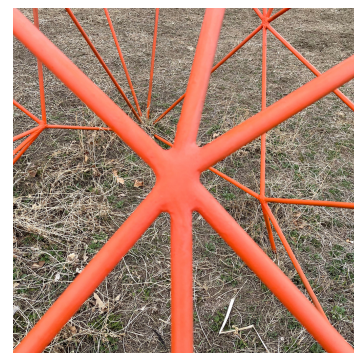

SCULPTURE FIELD SCAVENGER HUNT

USE THE SCULPTURE FIELD SCAVENGER HUNT CARD TO PLAY A GAME OF ART-BINGO!

DECIDE WHAT TYPE OF BINGO

YOU WANT TO PLAY: 5 DOWN,

4 ACROSS,

POSTAGE STAMP,

FULL CARD,

EDGES,

ETC...

THEN EXPLORE THE SCULPTURE
FIELD TO FIND THE ARTWORK THAT
EACH PHOTO COMES FROM!

MARK THEM OFF AS YOU GO UNTIL YOU
FIND ALL THE SCULPTURES YOU NEED!