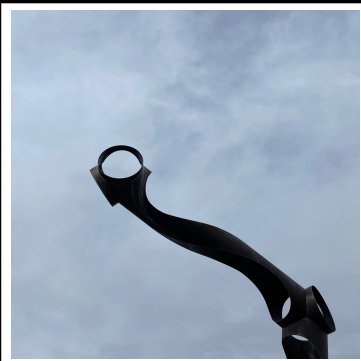

SCULPTURE FIELD SCAVENGER HUNT

USE THE SCULPTURE FIELD SCAVENGER HUNT CARD TO PLAY A GAME OF ART-BINGO!

DECIDE WHAT TYPE OF BINGO

YOU WANT TO PLAY: 5 DOWN,

4 ACROSS,

POSTAGE STAMP,

FULL CARD,

EDGES,

ETC...

THEN EXPLORE THE SCULPTURE
FIELD TO FIND THE ARTWORK THAT
EACH PHOTO COMES FROM!

MARK THEM OFF AS YOU GO UNTIL YOU
FIND ALL THE SCULPTURES YOU NEED!